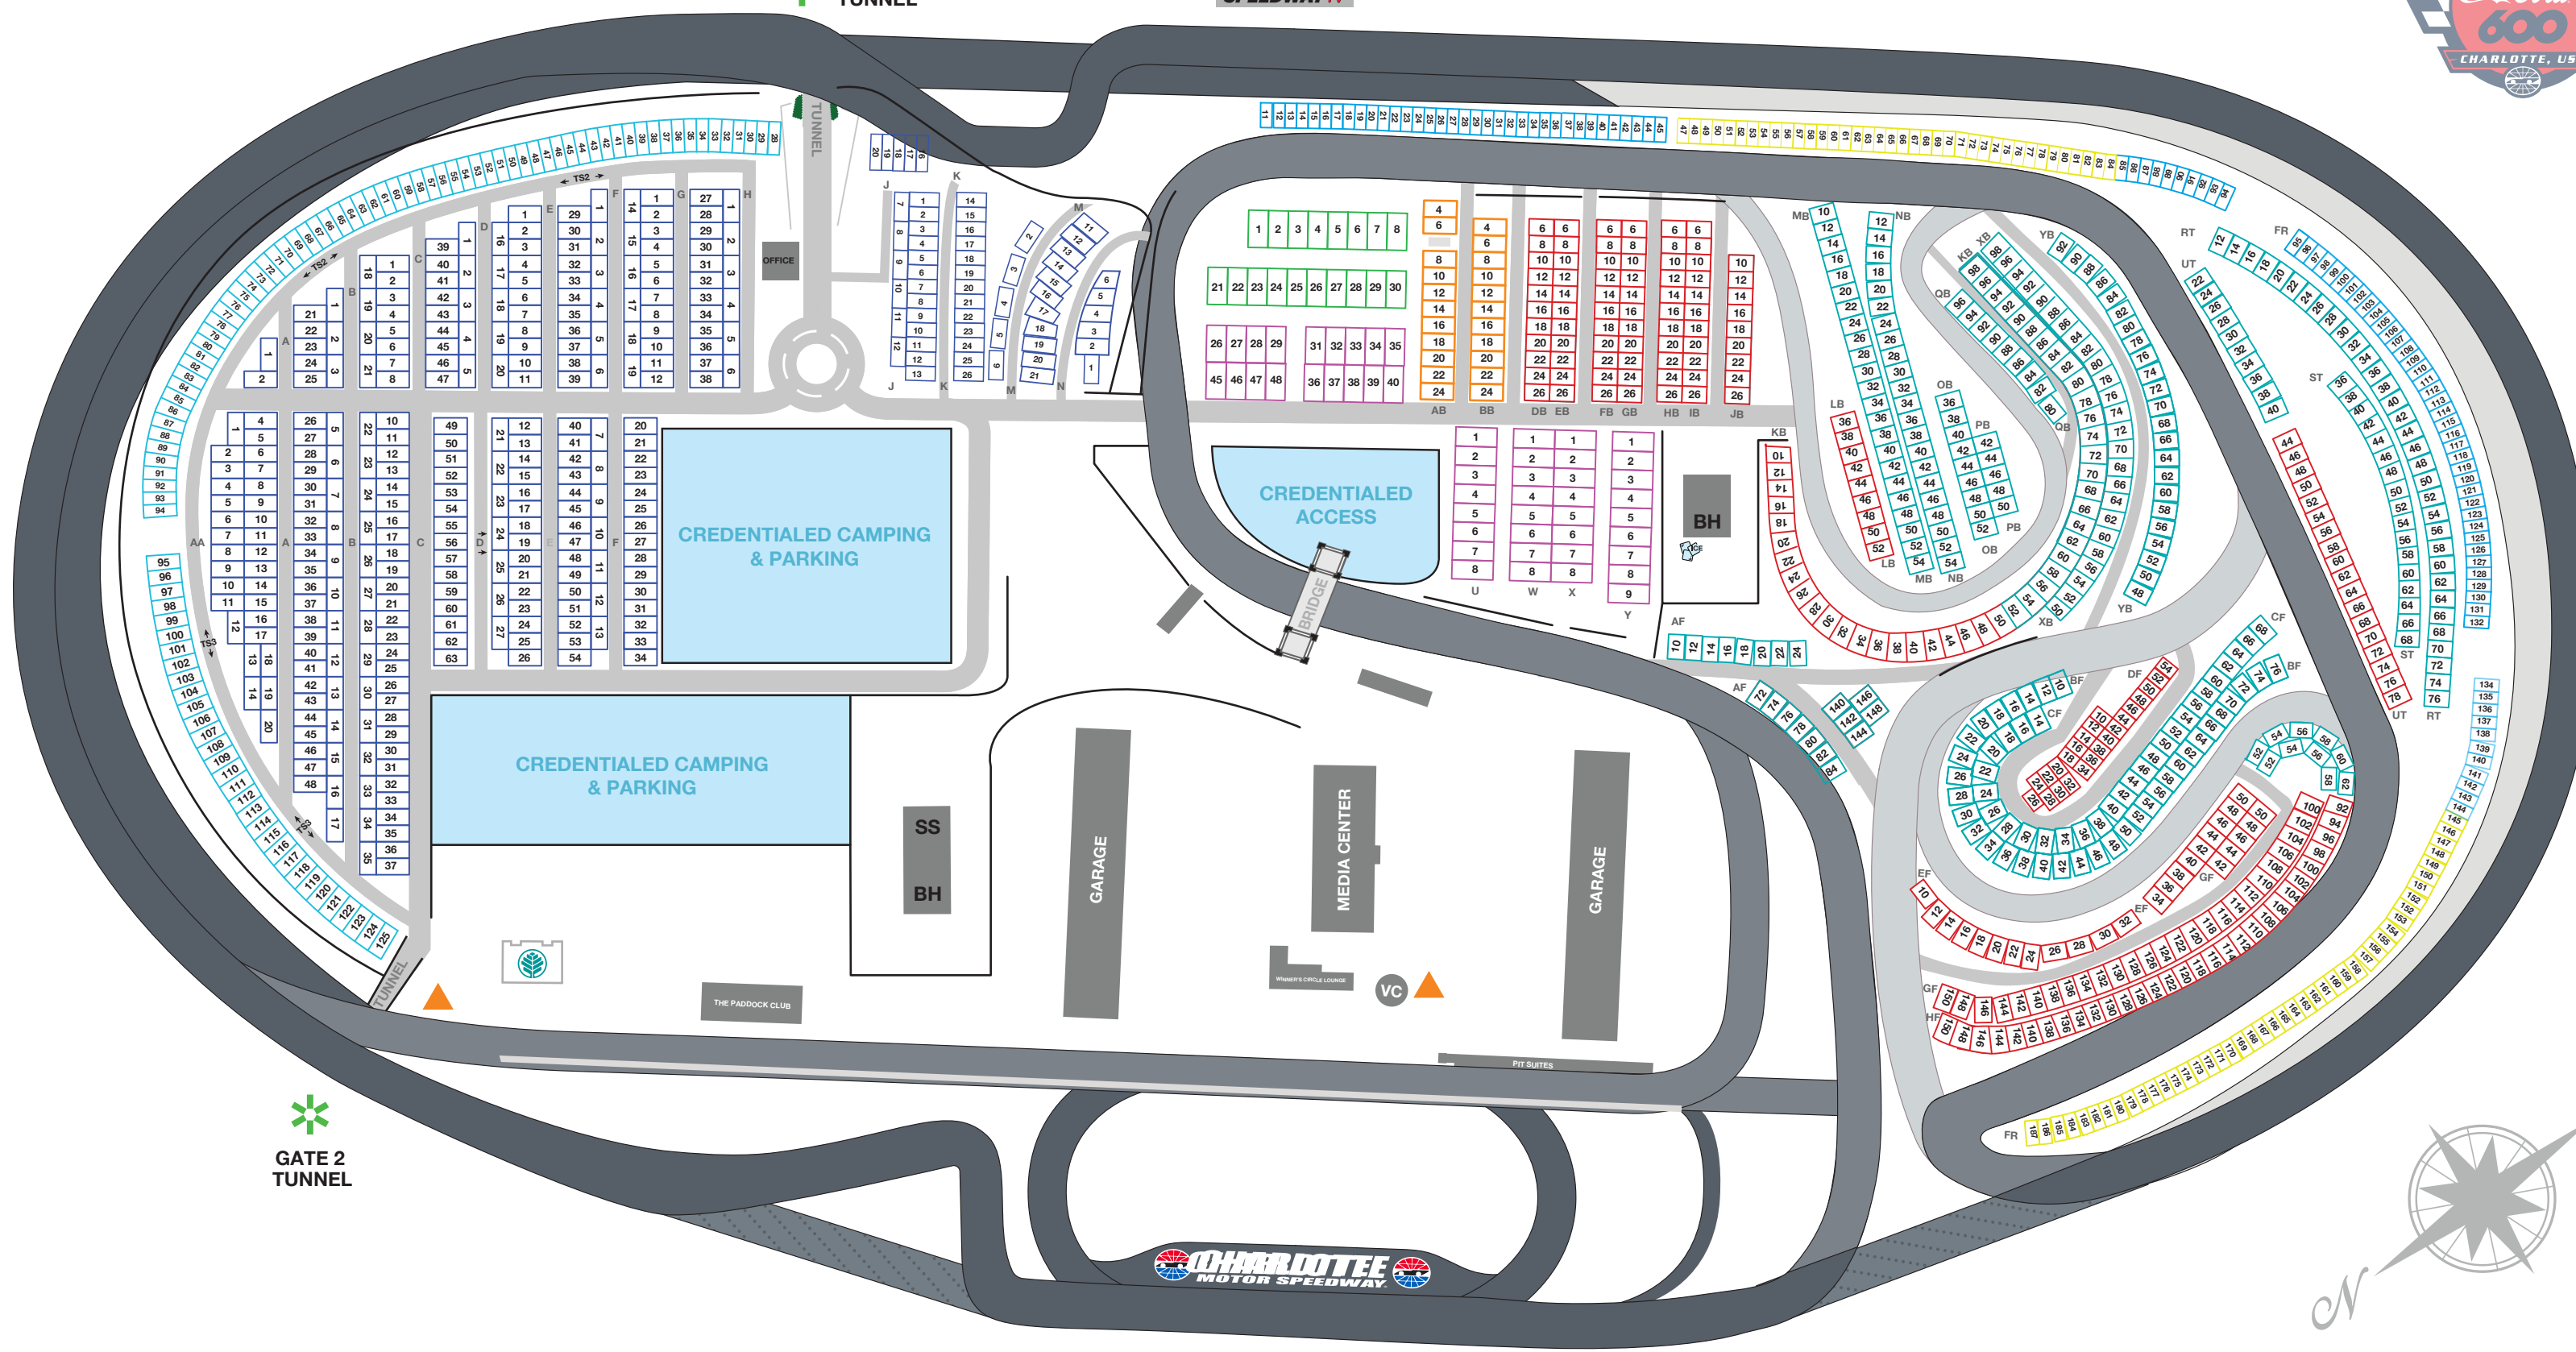

SPEEDWAYTV

TUNNEL

GATE 2 TUNNEL

**LEGEND**

- Infield Access
- Atrium Health Urgent Care
- Credentialed Area
- Roadway
- Pit Road Access Point (must have pit pass for access)

- North Infield RV (20'x40')
- North Infield Trackside RV (15'x40')
- South Infield HDTV (24'x45')
- South Infield RV (25'x45')
- South Infield RV (20'x40')
- South Infield Tent/Pop Up (20'x30')
- South Infield Tent/Pop Up Trackside (15'x30')
- South Infield Small Camper (20'x30')
- South Infield Small Camper Tackside (15'x30')

*\*\*All Site Sizes Are Approximate\*\**