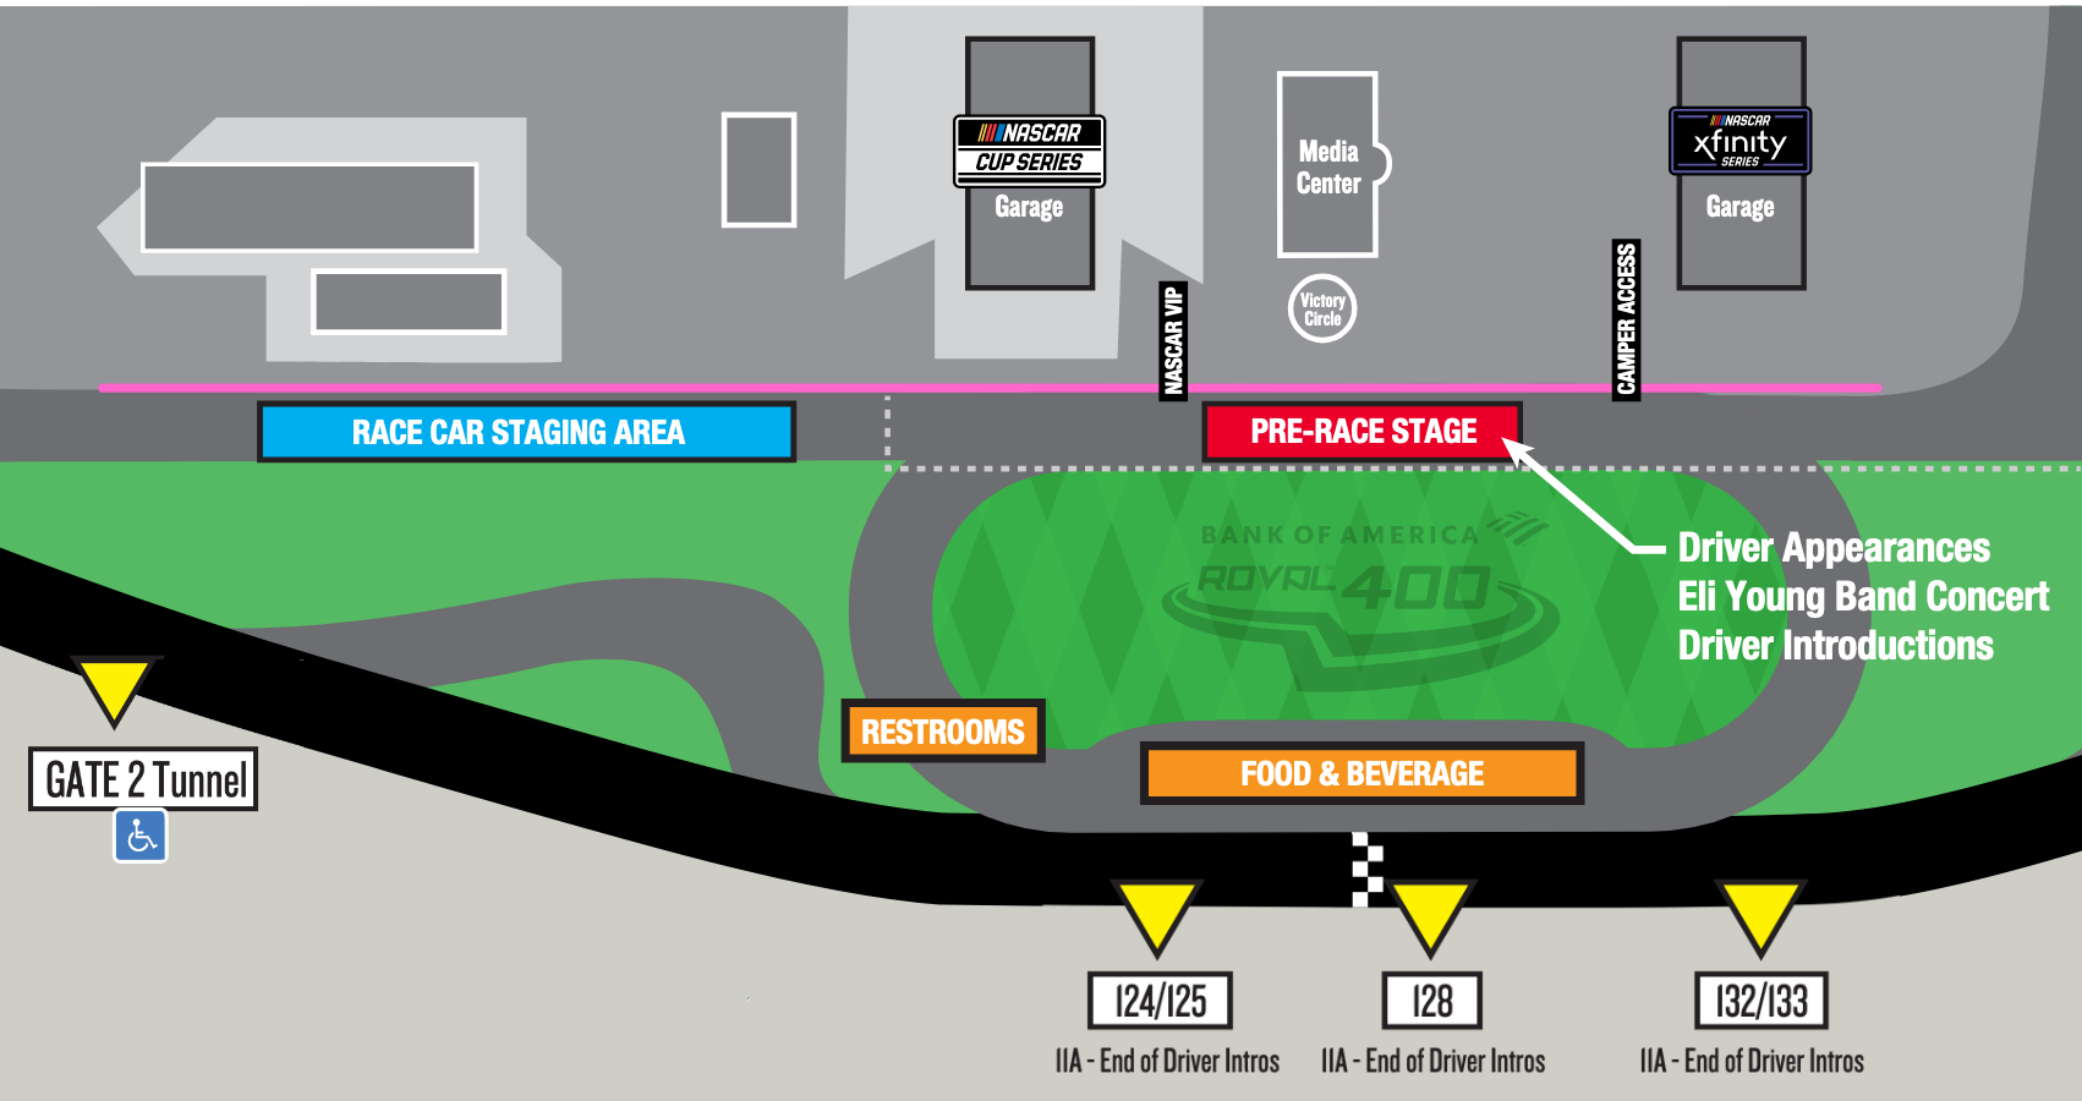

SUNDAY, OCTOBER 13

# PRE-RACE ACCESS

▼ INFIELD ACCESS | 11:00 AM UNTIL END OF DRIVER INTROS

GATE 2 Tunnel

RESTROOMS

FOOD & BEVERAGE

124/125

IIA - End of Driver Intros

128

IIA - End of Driver Intros

132/133

IIA - End of Driver Intros

Driver Appearances  
Eli Young Band Concert  
Driver Introductions