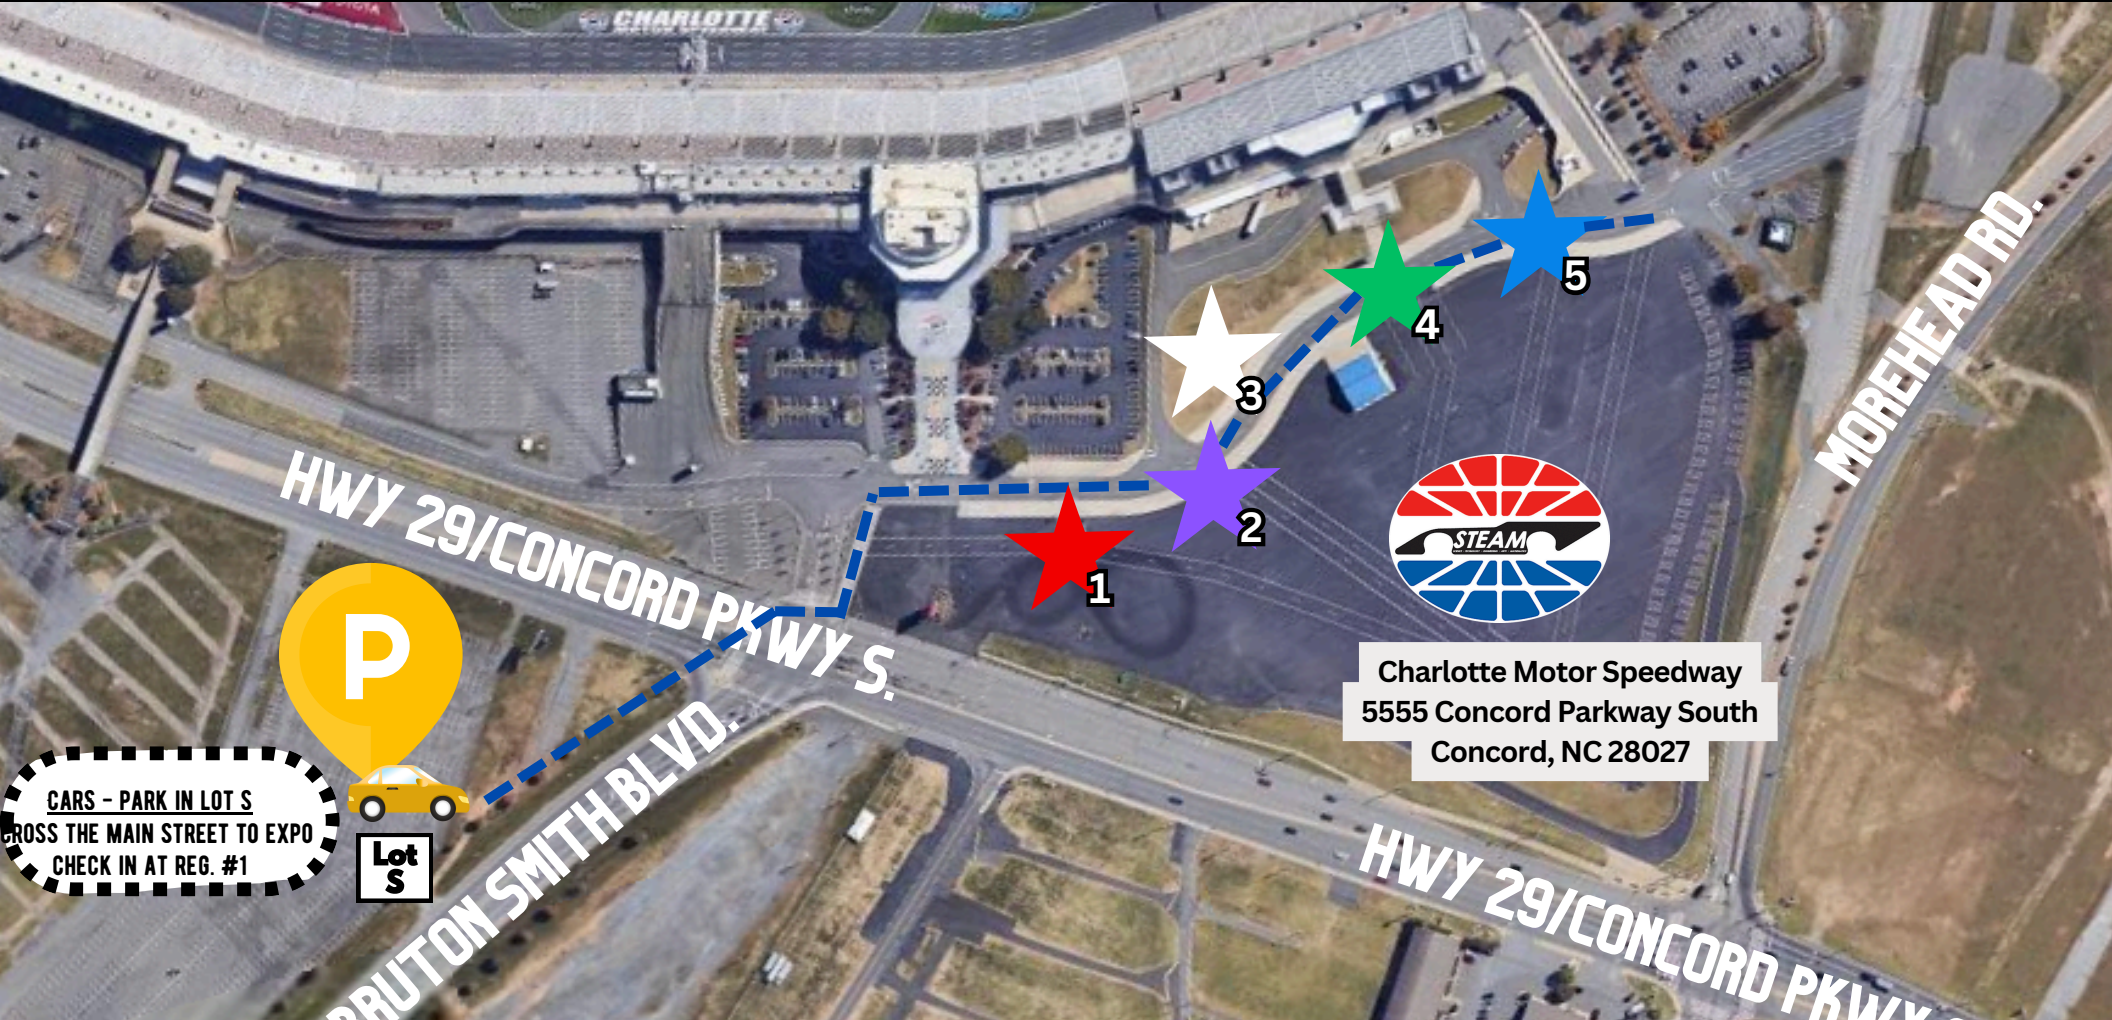

CAR PARKING MAP

Presented by

Thank you for joining us!

CARS will enter and park in Lot "S" 6512 Bruton Smith Blvd.
All pedestrians will walk across the street and enter at
Registration 1 (★)

Charlotte Motor Speedway
5555 Concord Parkway South
Concord, NC 28027

CARS - PARK IN LOT S
CROSS THE MAIN STREET TO EXPO
CHECK IN AT REG. #1

Lot S