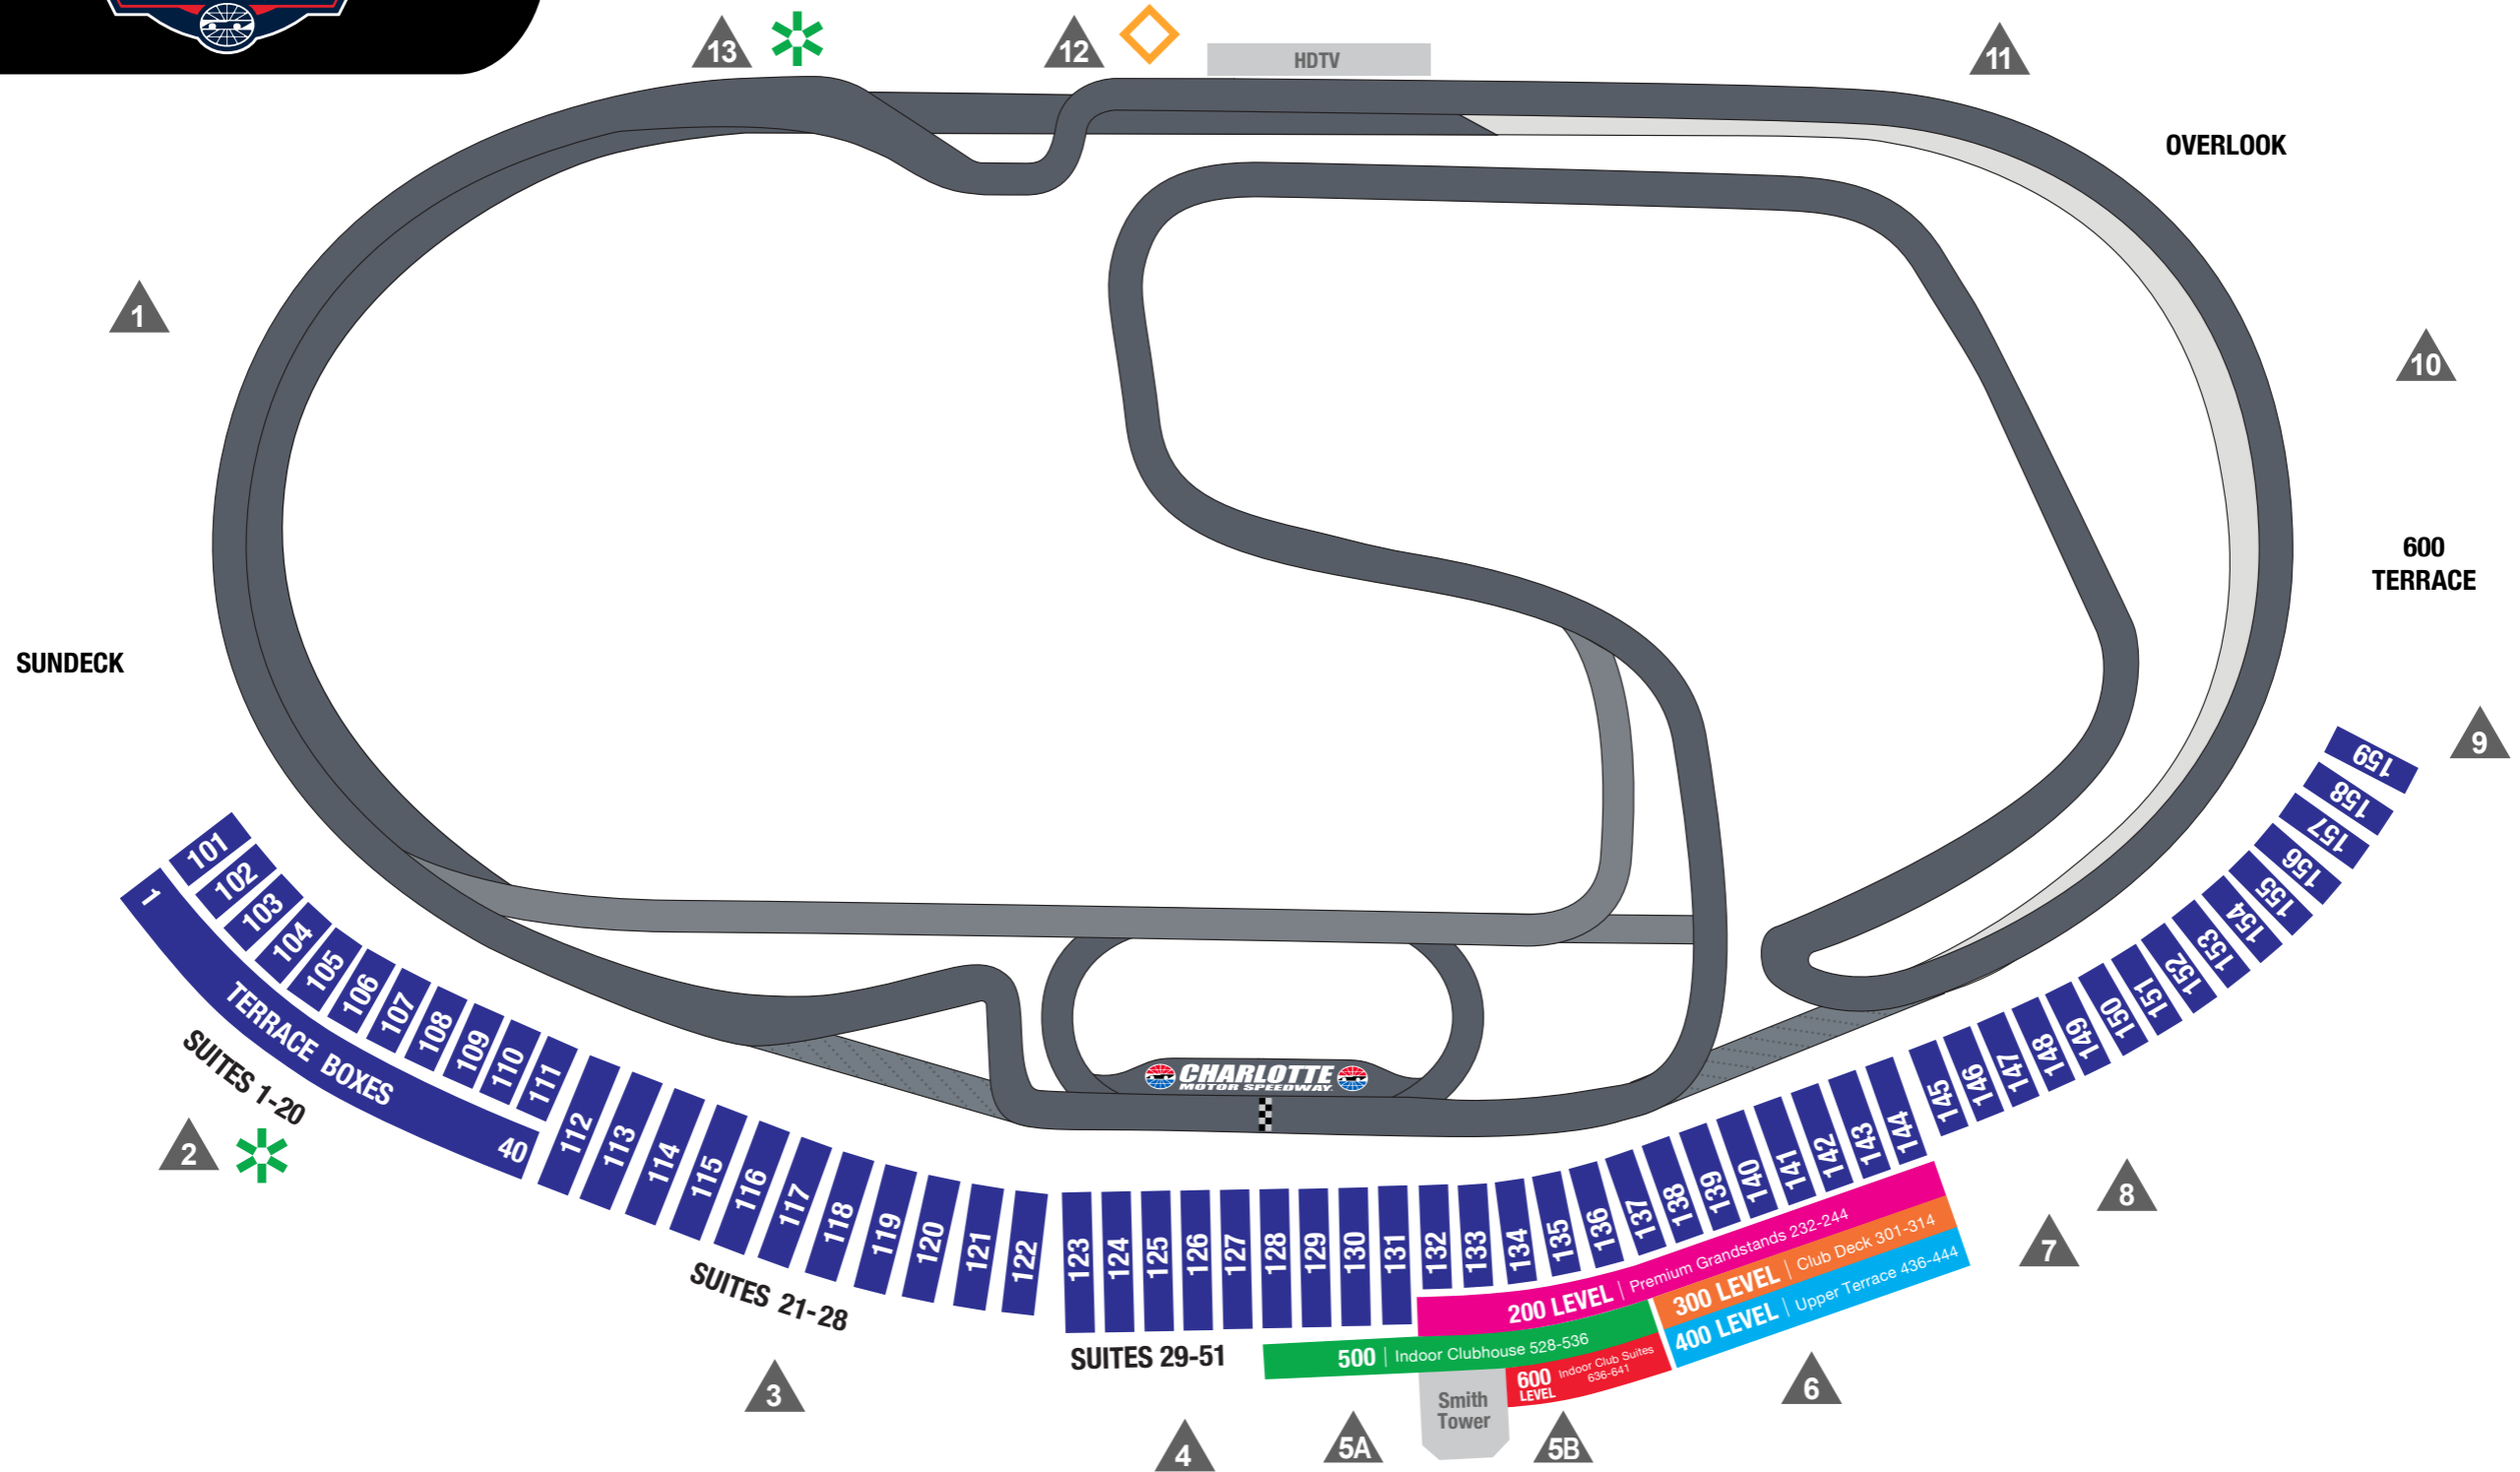

MAY SEATING MAP

- | | | | | |
|--|----------------------------------|---------------------------------------|------------------|-------------------|
| 100 Level Grandstands | 300 Level Club Deck | 500 Level Indoor Clubhouse | Tunnel | Entry Gate |
| 200 Level Premium Grandstands | 400 Level Upper Terrace | 600 Level Indoor Club Suites | Crossover | |